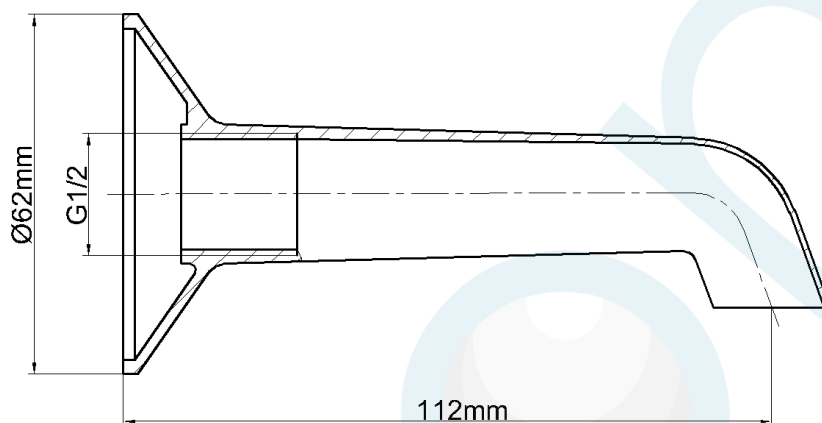

FIXED BATH SPOUT TBLR 115mm CP

Product Code : 60470

Brand Name: **elson**

Product Specification

- Threads: Complies with AS 1722.2
- End Connectors: Complies with AS 3688
- Suitable for Potable Water, Complies with AS/NZS 4020
- Maximum Working Temperature: 80°C
- Maximum Working Pressure: 800 KPa